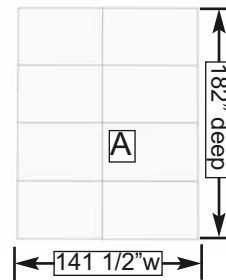

12'x16' SunShed Garden Building Item#SSGS1216 - Metal

**Revised:
Sept 9, 2020**

Escape to the tranquility of your vedry own garden getaway.

The SunShed Kit Includes:

- 12 Functional Windows with Screens
- 31" Wide Functional Dutch Door
- "L" Shaped Full Wall Cedar Workbench
- Polygal Polycarbonate Roof Windows - 6mm Thick
- Western Red Cedar Construction
- 8 Flower Boxes
- Bevel-Sided Cedar Wall Panels
- Metal Roof
- Panelized for Quick Assembly
- Harware Included (screws & nails)

Specifications:

- A: Floor Footprint = 141 1/2" wide x 182" deep
- B: Overall Width Incl. Roof Overhang = 155"
- C: Overall Depth Incl. Roof Overhang = 190 1/2"
- D: Overall Height Incl. Floor & Roof = 124 1/2"
- E: Height of Side Wall = 84"
- F: Interior Width Frame to Frame = 136 1/2"
- G: Interior Depth Frame to Frame = 177"
- H: Interior Height from Floor = 107"
- I: Large Window Size (4) = 18 1/4"wide x 22 1/2"high
- J: Small Window Size (8) = 14"wide x 21"high
- K: Door Dimensions = 31 1/2"wide x 72"high

Shipping Pkg#1 Size: 88"l x 48"w x 60"h
 Shipping Pkg#2 Size: 88"l x 52"w x 53"h
 Shipping Weight Pkg#1 = 1155 lbs
 Shipping Weight Pkg#2 = 1370 lbs
 Total Shipping Weight = 2525 lbs