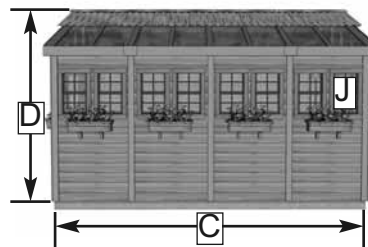

12'x16' SunShed Garden Building Item#SSGS1216 - Metal

**Revised:
Sept 9, 2020**

Escape to the tranquility of your vedry own garden getaway.

The SunShed Kit Includes:

- 12 Functional Windows with Screens
- 31" Wide Functional Dutch Door
- "L" Shaped Full Wall Cedar Workbench
- Polygal Polycarbonate Roof Windows - 6mm Thick
- Western Red Cedar Construction
- 8 Flower Boxes
- Bevel-Sided Cedar Wall Panels
- Metal Roof
- Panelized for Quick Assembly
- Harware Included (screws & nails)

Specifications:

- A: Floor Footprint = 141 1/2" wide x 182" deep
- B: Overall Width Incl. Roof Overhang = 155"
- C: Overall Depth Incl. Roof Overhang = 190 1/2"
- D: Overall Height Incl. Floor & Roof = 124 1/2"
- E: Height of Side Wall = 84"
- F: Interior Width Frame to Frame = 136 1/2"
- G: Interior Depth Frame to Frame = 177"
- H: Interior Height from Floor = 107"
- I: Large Window Size (4) = 18 1/4"wide x 22 1/2"high
- J: Small Window Size (8) = 14"wide x 21"high
- K: Door Dimensions = 31 1/2"wide x 72"high