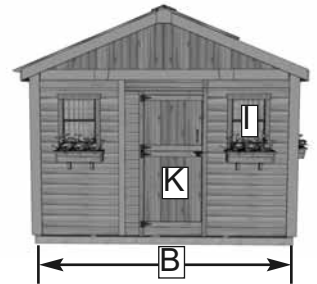

12'x16' SunShed Garden Building Item#SSGS1216 - Metal

**Revised:
Sept 9, 2020**

Escape to the tranquility of your vedry own garden getaway.

The SunShed Kit Includes:

- 12 Functional Windows with Screens
- 31" Wide Functional Dutch Door
- "L" Shaped Full Wall Cedar Workbench
- Polygal Polycarbonate Roof Windows - 6mm Thick
- Western Red Cedar Construction
- 8 Flower Boxes
- Bevel-Sided Cedar Wall Panels
- Metal Roof
- Panelized for Quick Assembly
- Harware Included (screws & nails)

Specifications:

- A: Floor Footprint = 141 1/2" wide x 182" deep
- B: Overall Width Incl. Roof Overhang = 155"
- C: Overall Depth Incl. Roof Overhang = 190 1/2"
- D: Overall Height Incl. Floor & Roof = 124 1/2"
- E: Height of Side Wall = 84"
- F: Interior Width Frame to Frame = 136 1/2"
- G: Interior Depth Frame to Frame = 177"
- H: Interior Height from Floor = 107"
- I: Large Window Size (4) = 18 1/4"wide x 22 1/2"high
- J: Small Window Size (8) = 14"wide x 21"high
- K: Door Dimensions = 31 1/2"wide x 72"high