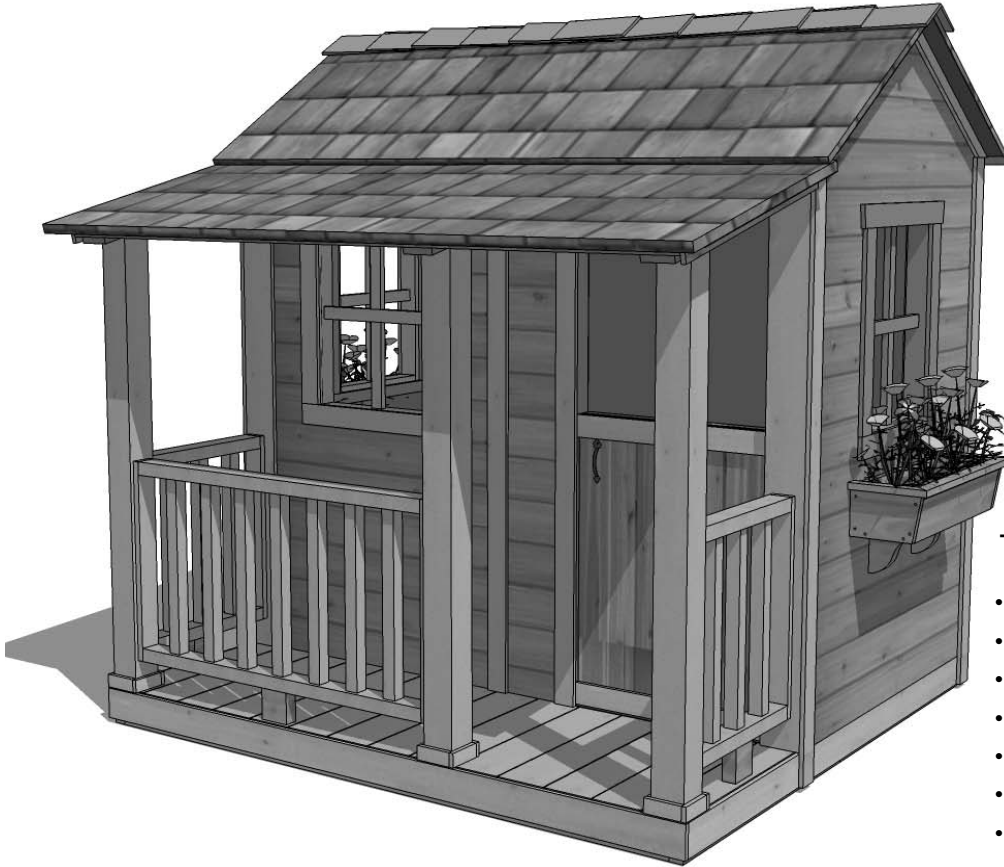

Children of all ages, especially pre-schoolers, love imaginary play. Our Little Cedar 6ft x 6ft Playhouse is the perfect environment for younger kids.

The Little Cedar Kit Includes:

- Western Red Cedar Construction
- Panelized For Quick Assembly
- Cedar Bevel Sided Walls
- 3 Functional Windows with Screens
- 2 Flower Boxes
- Full Dutch Door
- Hardware Included (screws and nails)

Specifications:

- A:** Floor Footprint = 75" wide x 70" deep
- B:** Overall Width Incl. Roof Overhang = 79"
- C:** Overall Depth Incl. Roof Overhang = 79 3/4"
- D:** Overall Height Incl. Floor & Roof = 81"
- E:** Interior Width frame to frame = 70"
- F:** Interior Depth frame to frame = 40.5"
- G:** Interior Height from floor = 72"
- H:** Window Size = 18 1/4" wide x 22 1/2" high
- I:** Door Dimensions = 23" wide x 58" high
- K:** Overall Outside Porch Width = 74 1/2"
- L:** Overall Outside Porch Depth = 24"
- M:** Inside Front Porch Height = 51"

Shipping Pkg. Size: 88" w x 48" d x 32" h
Shipping Weight: = 720 lbs